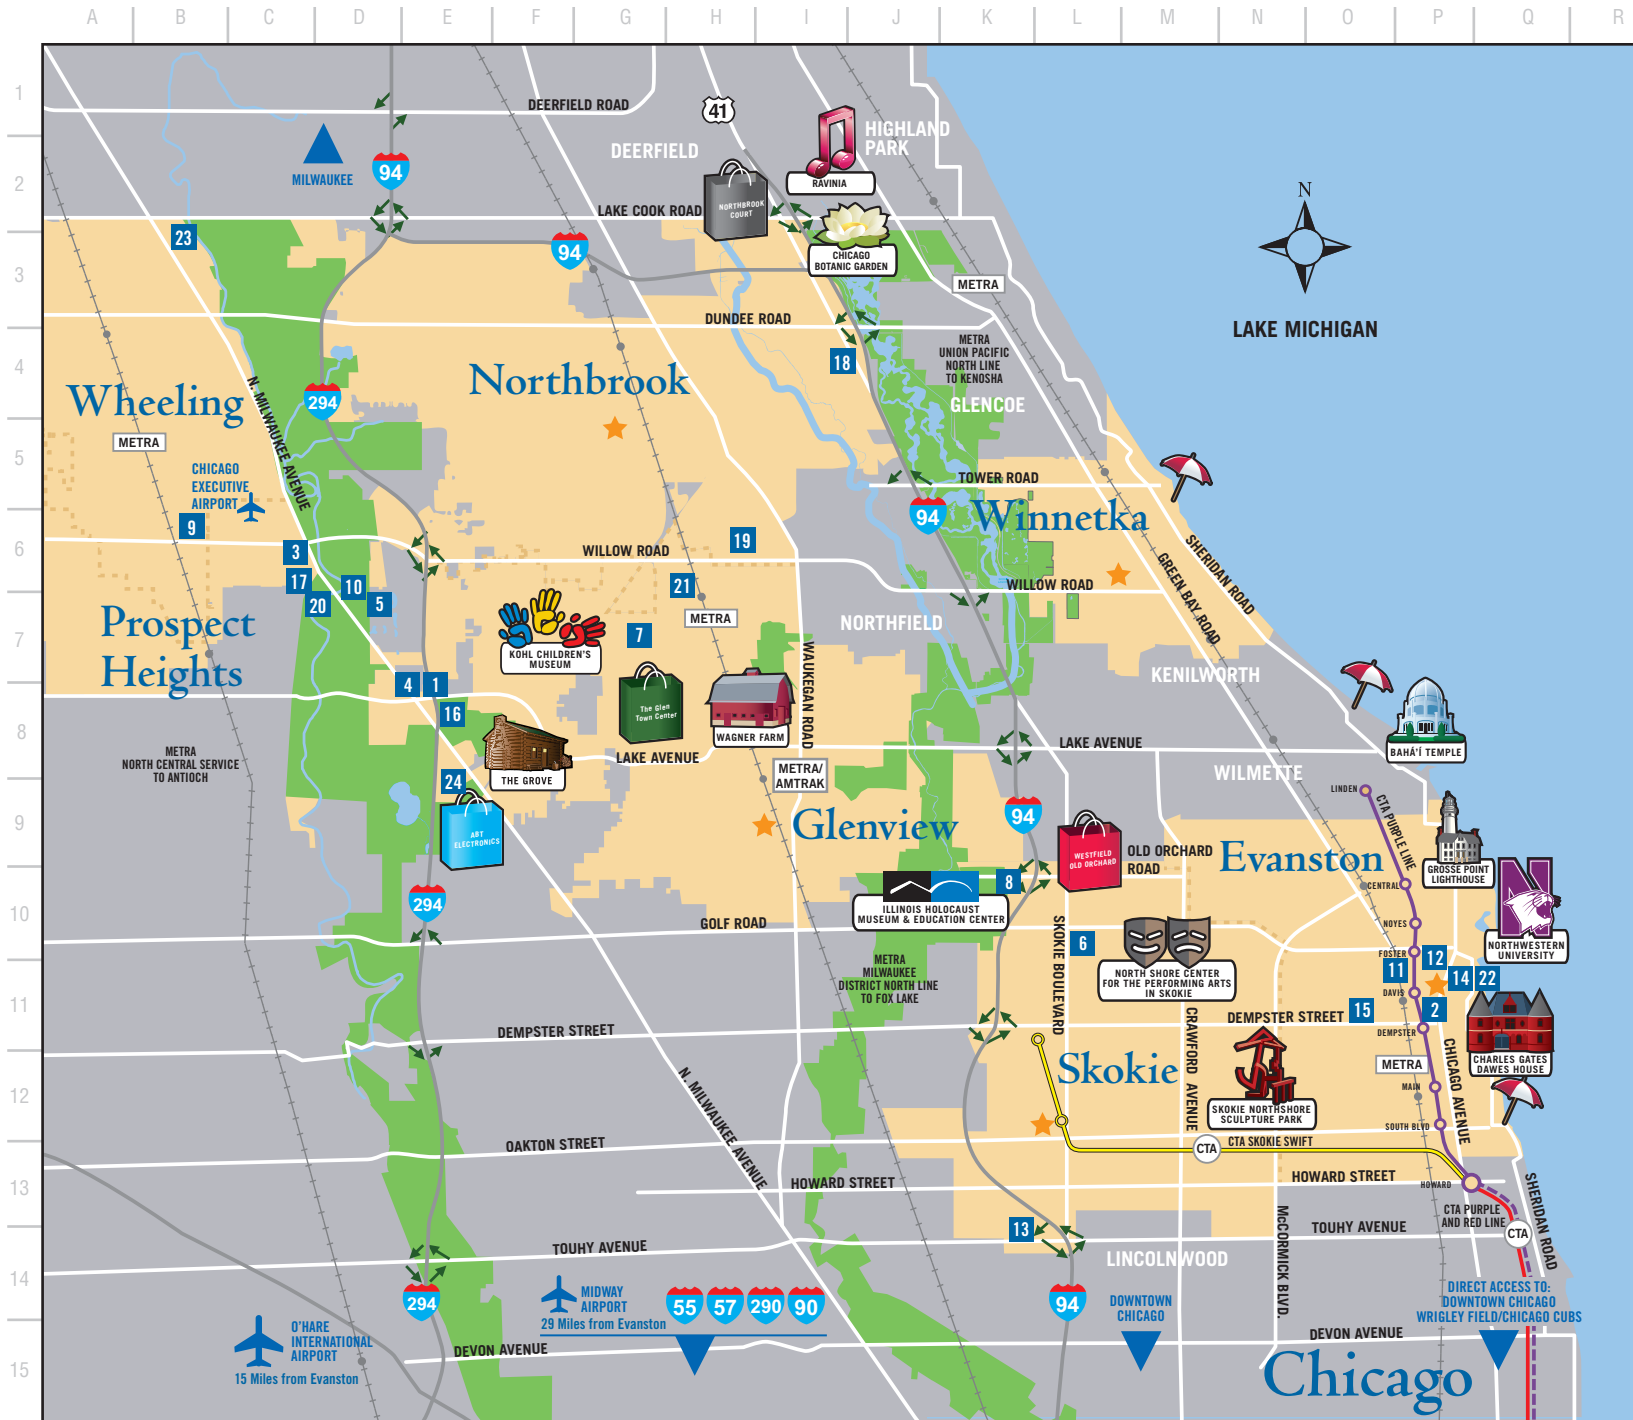

NORTH SHORE REGION MAP

hotels

- 1 Best Western Plus Glenview-Chicagoland Inn & Suites
- 2 Best Western University Plaza
- 3 Country Inn & Suites
- 4 Courtyard by Marriott Chicago/Glenview
- 5 Crowne Plaza Chicago/Northbrook
- 6 DoubleTree by Hilton Hotel and Conference Center Chicago-North Shore
- 7 The Glen Club
- 8 Hampton Inn & Suites Chicago North Shore
- 9 Hawthorn Suites by Wyndham Northbrook Wheeling
- 10 Hilton Chicago/Northbrook
- 11 Hilton Garden Inn Chicago North Shore/Evanston
- 12 Hilton Orrington/Evanston
- 13 Holiday Inn North Shore
- 14 The Homestead Evanston
- 15 The Margarita European Inn
- 16 Motel 6 Chicago North/Glenview
- 17 Motel 6 Prospect Heights
- 18 Renaissance Chicago North Shore Hotel
- 19 Sheraton Chicago/Northbrook
- 20 Sherwood Inn & Suites
- 21 Staybridge Suites Hotel Glenview
- 22 Stone Porch by the Lake
- 23 Westin Chicago North Shore
- 24 Wyndham Glenview Suites

Legend

- CTA purple line stop
- CTA yellow line stop
- CTA red line stop
- Metra/Amtrak
- downtowns
- beaches